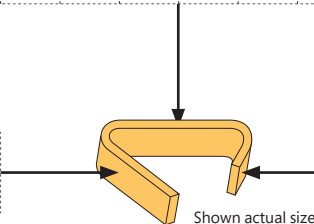

One Shot Brass Tagger (red)
Quantity