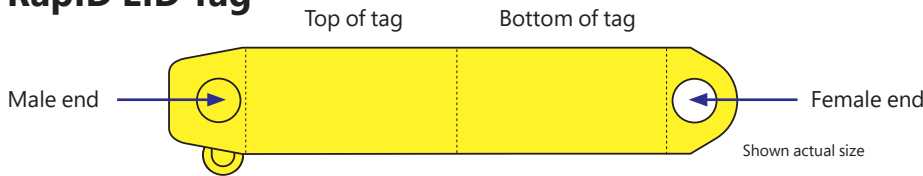

SHEEP TAG ORDER FORM

Please complete and return this order form to your nearest farm supply store

Date: _____

Charge through (Reseller): _____

Send to: _____

Order No.: _____

RapID EID Tag

HDX High performance EID technology, the benchmark for drafting and automation.

- 20 tags per strip dramatically reduces application time.

Email address

Text (top)

Total quantity

Number range (ie 1-100)

Text (bottom)

- Colours:**
- Yellow
 - White
 - Orange
 - Blue
 - Green
 - Red
 - Pink
 - Black
 - Purple
 - Brown