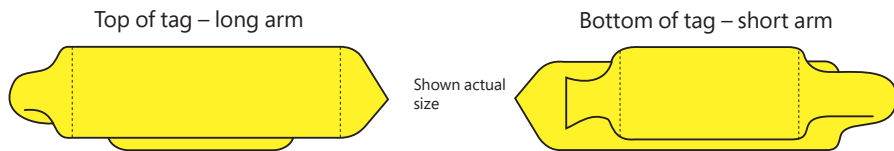

Text (bottom)

Colours:

- Yellow
- White
- Orange
- Blue
- Green
- Red
- Pink
- Dark Blue
- Brown
- Black
- Purple
- Dark Green

Fleximatic (blue)
Quantity

Flexitagger (grey)
Quantity

Flock Tag

Total quantity

Number range (ie 1-100)

Text (top)

Text (bottom)

Colours:

- Yellow
- White
- Orange
- Blue
- Green
- Red
- Pink
- Dark Blue
- Brown
- Black
- Purple
- Dark Green

Flocktagger (blue)
Quantity

Brass Tag

Name (maximum 14 characters)