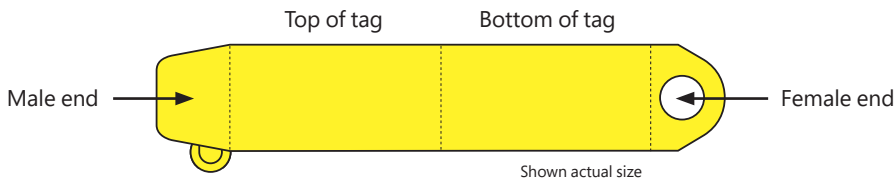

Livestock Intelligence™

MSD Animal Health Intelligence

SHEEP TAG ORDER FORM

Please complete and return this order form to your nearest farm supply store.
See reverse for EID sheep tag order form.

Date: _____

Charge through (Reseller): _____

Send to: _____

_____

_____

_____

_____

Order No.: _____

Flexitag

• 25 tags per strip

Total quantity

Number range (ie 1-100)

Text (top)

Text (bottom)

Colours:

- ☐ Yellow
- ☐ White
- ☐ Orange
- ☐ Blue
- ☐ Green
- ☐ Red
- ☐ Pink
- ☐ Dark Blue
- ☐ Brown
- ☐ Black
- ☐ Purple
- ☐ Dark Green

Fleximatic (blue)
Quantity

Flexitagger (grey)
Quantity