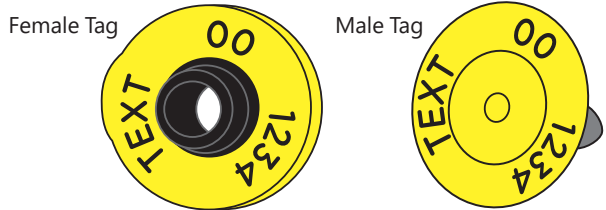

- 20 tags per strip dramatically reduces application time.

Email address

Text (top)

Total quantity

Number range (ie 1-100)

Text (bottom)

- Colours:**
- Yellow
 - White
 - Orange
 - Blue
 - Green
 - Red
 - Pink
 - Black
 - Purple
 - Brown

RapIDmatic applicator (green)
Quantity

Manual applicator (blue)
Quantity

Tamperproof EID Button Sheep Tag (Code: EB)

- Colours (female):**
- Yellow
 - Orange
- Colours (male):**
- Yellow
 - White
 - Orange
 - Blue
 - Green
 - Red
 - Pink
 - Brown
 - Black
 - Purple

Marking shown as example only. For other requirements please contact Allflex New Zealand.

Total quantity Number range (ie 1-100) Year code

Text (female)

Email address

Text (male)

Universal (red)
Quantity

Reusable EID Button Sheep Tag (Code: EA)

- Colours (female):**
- Yellow
 - Orange
- Colours (male):**
- Yellow
 - White
 - Orange
 - Blue
 - Green
 - Red
 - Pink
 - Brown
 - Black
 - Purple

Marking shown as example only. For other requirements please contact Allflex New Zealand.