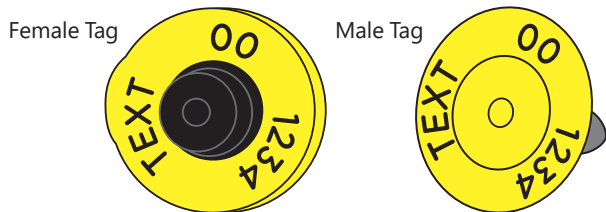

SHEEP TAG ORDER FORM

Please complete and return this order form to your nearest farm supply store

Date: _____

Charge through (Reseller): _____

Send to: _____

Order No.: _____

RapID EID Tag

HDX High performance EID technology, the benchmark for drafting and automation.

- 20 tags per strip dramatically reduces application time.

Email address

Text (top)

Total quantity

Number range (ie 1-100)

Text (bottom)

- Colours:**
- Yellow
 - White
 - Orange
 - Blue
 - Green
 - Red
 - Pink
 - Black
 - Purple
 - Brown

RapIDmatic applicator (green)
Quantity

Manual applicator (blue)
Quantity

Tamperproof EID Button Sheep Tag (Code: EB)

- Colours (female):**
- Yellow
 - Orange
- Colours (male):**
- Yellow
 - White
 - Orange
 - Blue
 - Green
 - Red
 - Pink
 - Brown
 - Black
 - Purple

Marking shown as example only. For other requirements please contact Allflex New Zealand.

Total quantity Number range (ie 1-100) Year code

Text (female)

Email address

Text (male)

Universal (red)
Quantity

Reusable EID Button Sheep Tag (Code: EA)