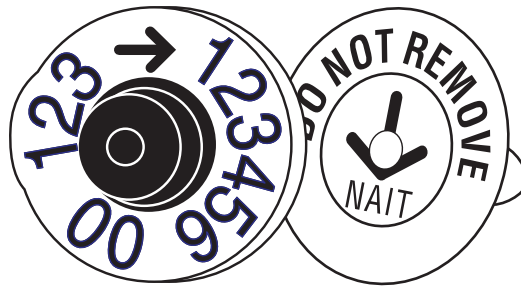

Livestock Intelligence™

→ NAIT Best advice!

- Get your NAIT number (0800 624 843) or call your rural retail store for advice
- Ensure all cattle moving have a NAIT tag
- **Species designation must be clearly stated**

Please tick (✓)

- Cattle - BEEF ☐
- Cattle - DAIRY ☐
- Deer ☐

Date:

Send to:

Charge through (Reseller):

NAIT No.:

Email address:

(farmer automatically gets file)

Order No.:

NAIT COMPLIANCE PACKS ORDER FORM

Replacement Tags

Cattle tags white only.
For animals that lose their birth tag.

Please tick one, defaults to Cattle unless otherwise specified.

Cattle ☐ Deer ☐ Qty required

HDX – high performance ☐

FDX – low cost ☐

NAIT Birth Tags Cattle tags white only.

Please tick one, defaults to Cattle unless otherwise specified.

Cattle ☐ Deer ☐

Please tick one. Defaults to FDX unless indicated.

HDX – high performance ☐

FDX – low cost ☐

Qty required Year code (if required)   Range (ie 1-100 etc.)

Note: NAIT Deer Tags – female is orange and male has a colour choice other than white. Indicate colour:

Matching Management Tag sets (paired to the NAIT tag)

Please tick one, defaults to Cattle unless otherwise specified.

Cattle ☐ Deer ☐

Please tick one. Defaults to FDX unless indicated.

HDX – high performance ☐

FDX – low cost ☐

Qty required Year code (if required)

Range (ie 1-100 etc.)