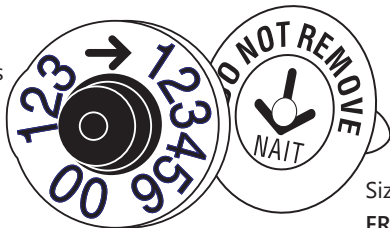

FDX – low cost

Qty required Year code (if required) Range (ie 1-100 etc.)

Note: NAIT Deer Tags – female is orange and male has a colour choice other than white. Indicate colour:

Matching Management Tag sets (paired to the NAIT tag)

Please tick one, defaults to Cattle unless otherwise specified.

Cattle Deer

Please tick one. Defaults to FDX unless indicated.

HDX – high performance

FDX – low cost

Qty required Year code (if required)

Range (ie 1-100 etc.)

Matched to

Paired to Tissue Sampling Unit (TSU)

Paired to Wet TSU Lab testing service provider

Size options (tick one)
FRONT tag BACK tag

- Medium + Button (Economy pack)
- Button + Button
- Medium + Medium
- Large + Button
- Large + Medium
- Large + Large
- Maxi + Button
- Maxi + Large
- Maxi + Maxi

Panel Tags

Colours:

- Yellow
- White
- Orange
- Blue
- Green
- Red
- Purple
- Pink
- Black
- Brown

Tags shown at approximately actual size

Applicators

-  **Identiplier**
Code: **22133**
-  **Universal**
Code: **22139**
-  **One Shot Brass**
Code: **19213**
-  **Flexitagger**
Code: **15929**
-  **Lazamatic**
Code: **22141**
-  **Fleximatic**
Code: **15765**
-  **Flocktagger**
Code: **19317**
-  **Safety Ear Tag Removal Knife**
Code: **00100**
-  **2-in-1 Tag Pen**
Code: **00194**
-  **Spare Pin**
Code: **03645**