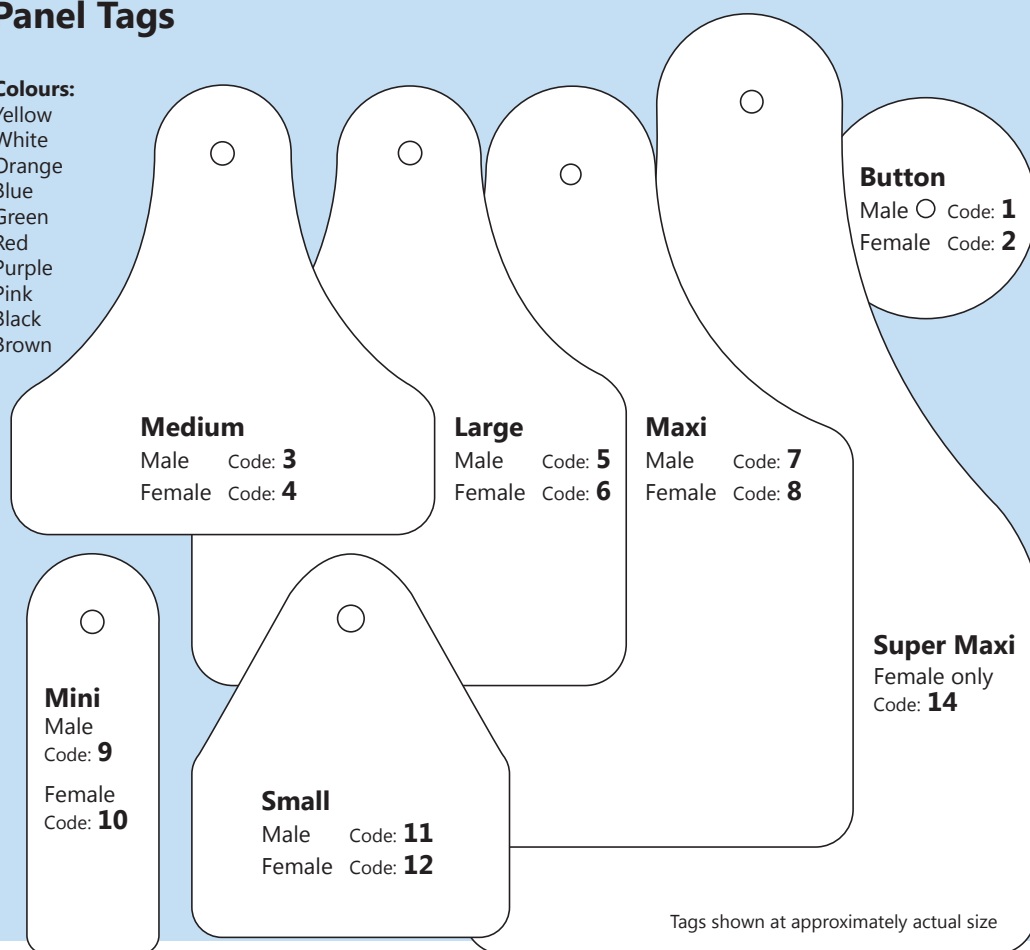

Indicate FRONT tag colour

Indicate BACK tag colour

Animal No. NAIT No.

Animal No. Blank

Farm name FRONT

Farm name BACK

Management Tag colours: Yellow, Orange, Red, Pink, White, Green, Blue, Purple, Brown, Black

Date:

Send to:

Charge to:

Phone:

Phone:

O/N:

Product/tag sizes:	Quantity	Colour	Number range (i.e. 1-100)

Laser Plus Laza Marking Note: All Laser tags are Laser Plus marked unless specified otherwise.

Panel Tags

Colours:

- Yellow
- White
- Orange
- Blue
- Green
- Red
- Purple
- Pink
- Black
- Brown

Tags shown at approximately actual size

Applicators

-  **Identiplier**
Code: **22133**
-  **Universal**
Code: **22139**
-  **One Shot Brass**
Code: **19213**
-  **Flexitagger**
Code: **15929**
-  **Lazamatic**
Code: **22141**
-  **Fleximatic**
Code: **15765**
-  **Flocktagger**
Code: **19317**
-  **Safety Ear Tag Removal Knife**
Code: **00100**
-  **2-in-1 Tag Pen**
Code: **00194**
-  **Spare Pin**
Code: **03645**

Flock Tag

Code: **FF**

Colours available: yellow, white, orange, red, green, blue, brown, black, purple, pink, dark green, dark blue

Flexitag

Code: **FX**

Colours available: yellow, white, orange, red, green, blue, brown, black, purple, pink, dark green, dark blue